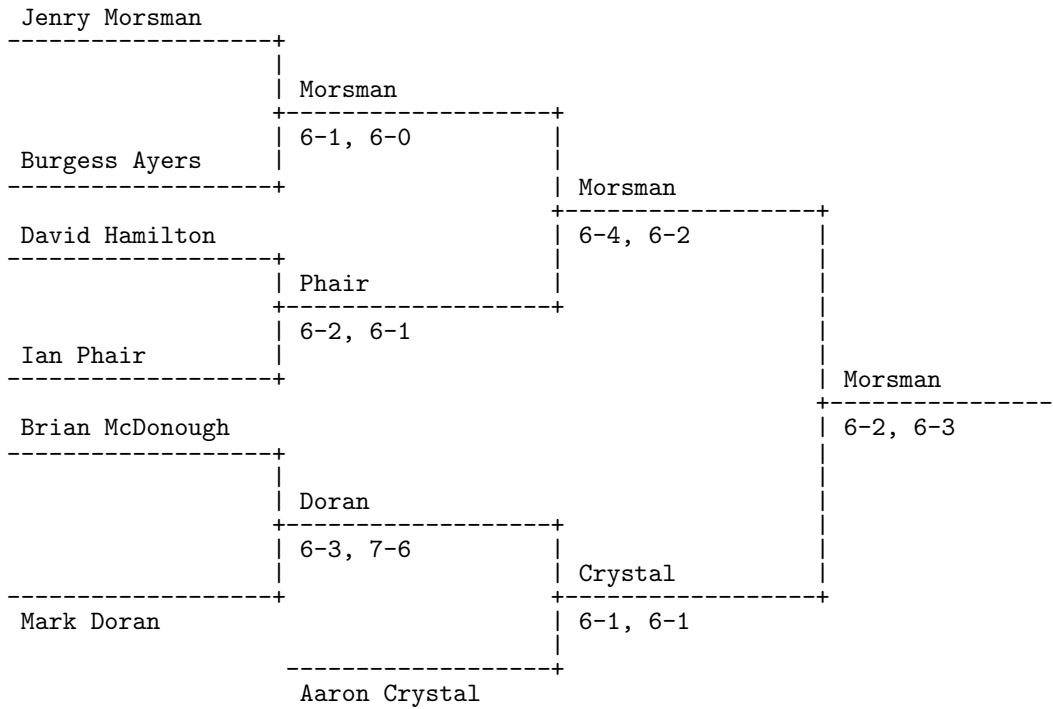

MIT 2017 MIXED DOUBLES 3.5 TOURNAMENT

JANUARY 2018

10-Point Tie Break for the Third Set.

	Sara Marshall			
	Kevin Schumann			
Kate Briggs			Marshall/Schumann	
George Wilcox			6-2, 6-1	
Fri 6:30	Saenger/Daya			
Rene Saenger				
Shiraz Daya			Marshall/Schumann	
Erin Morrison			6-3, 6-2	
Wayne Weseman				
Fri 6:30	Lyons/Causton			
	6-2, 4-6, 7-6(9)			
Emily Lyons			Lourie/Bruno	
Nick Causton			7-6, 6-2	
	Melissa Lourie			
	Peter Bruno			

**MIT 2017 MEN'S SINGLES CLUB TOURNAMENT
JANUARY 2018**

10-Point Tie Break for the Third Set.

Issued Jan 29, 2018

**MIT 2017 MIXED DOUBLES CLUB TOURNAMENT
JANUARY 14, 2018**

10-Point Tie Break for the Third Set.