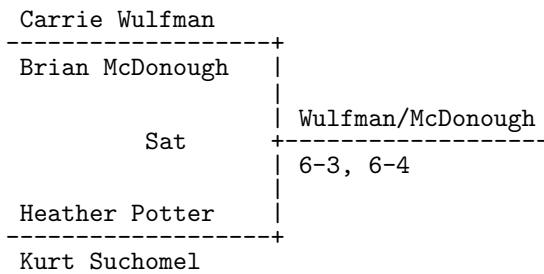

MIT 2017 MIXED DOUBLES 3.5 TOURNAMENT

JANUARY 2018

10-Point Tie Break for the Third Set.

	Sara Marshall			
	Kevin Schumann			
Kate Briggs			Marshall/Schumann	
George Wilcox			6-2, 6-1	
Fri 6:30	Saenger/Daya			
Rene Saenger				
Shiraz Daya			Marshall/Schumann	
Erin Morrison			6-3, 6-2	
Wayne Weseman				
Fri 6:30	Lyons/Causton			
	6-2, 4-6, 7-6(9)			
Emily Lyons			Lourie/Bruno	
Nick Causton			7-6, 6-2	
	Melissa Lourie			
	Peter Bruno			

**MIT 2017 MEN'S SINGLES CLUB TOURNAMENT
JANUARY 2018**

10-Point Tie Break for the Third Set.

Issued Jan 29, 2018

**MIT 2017 MIXED DOUBLES CLUB TOURNAMENT
JANUARY 14, 2018**

10-Point Tie Break for the Third Set.