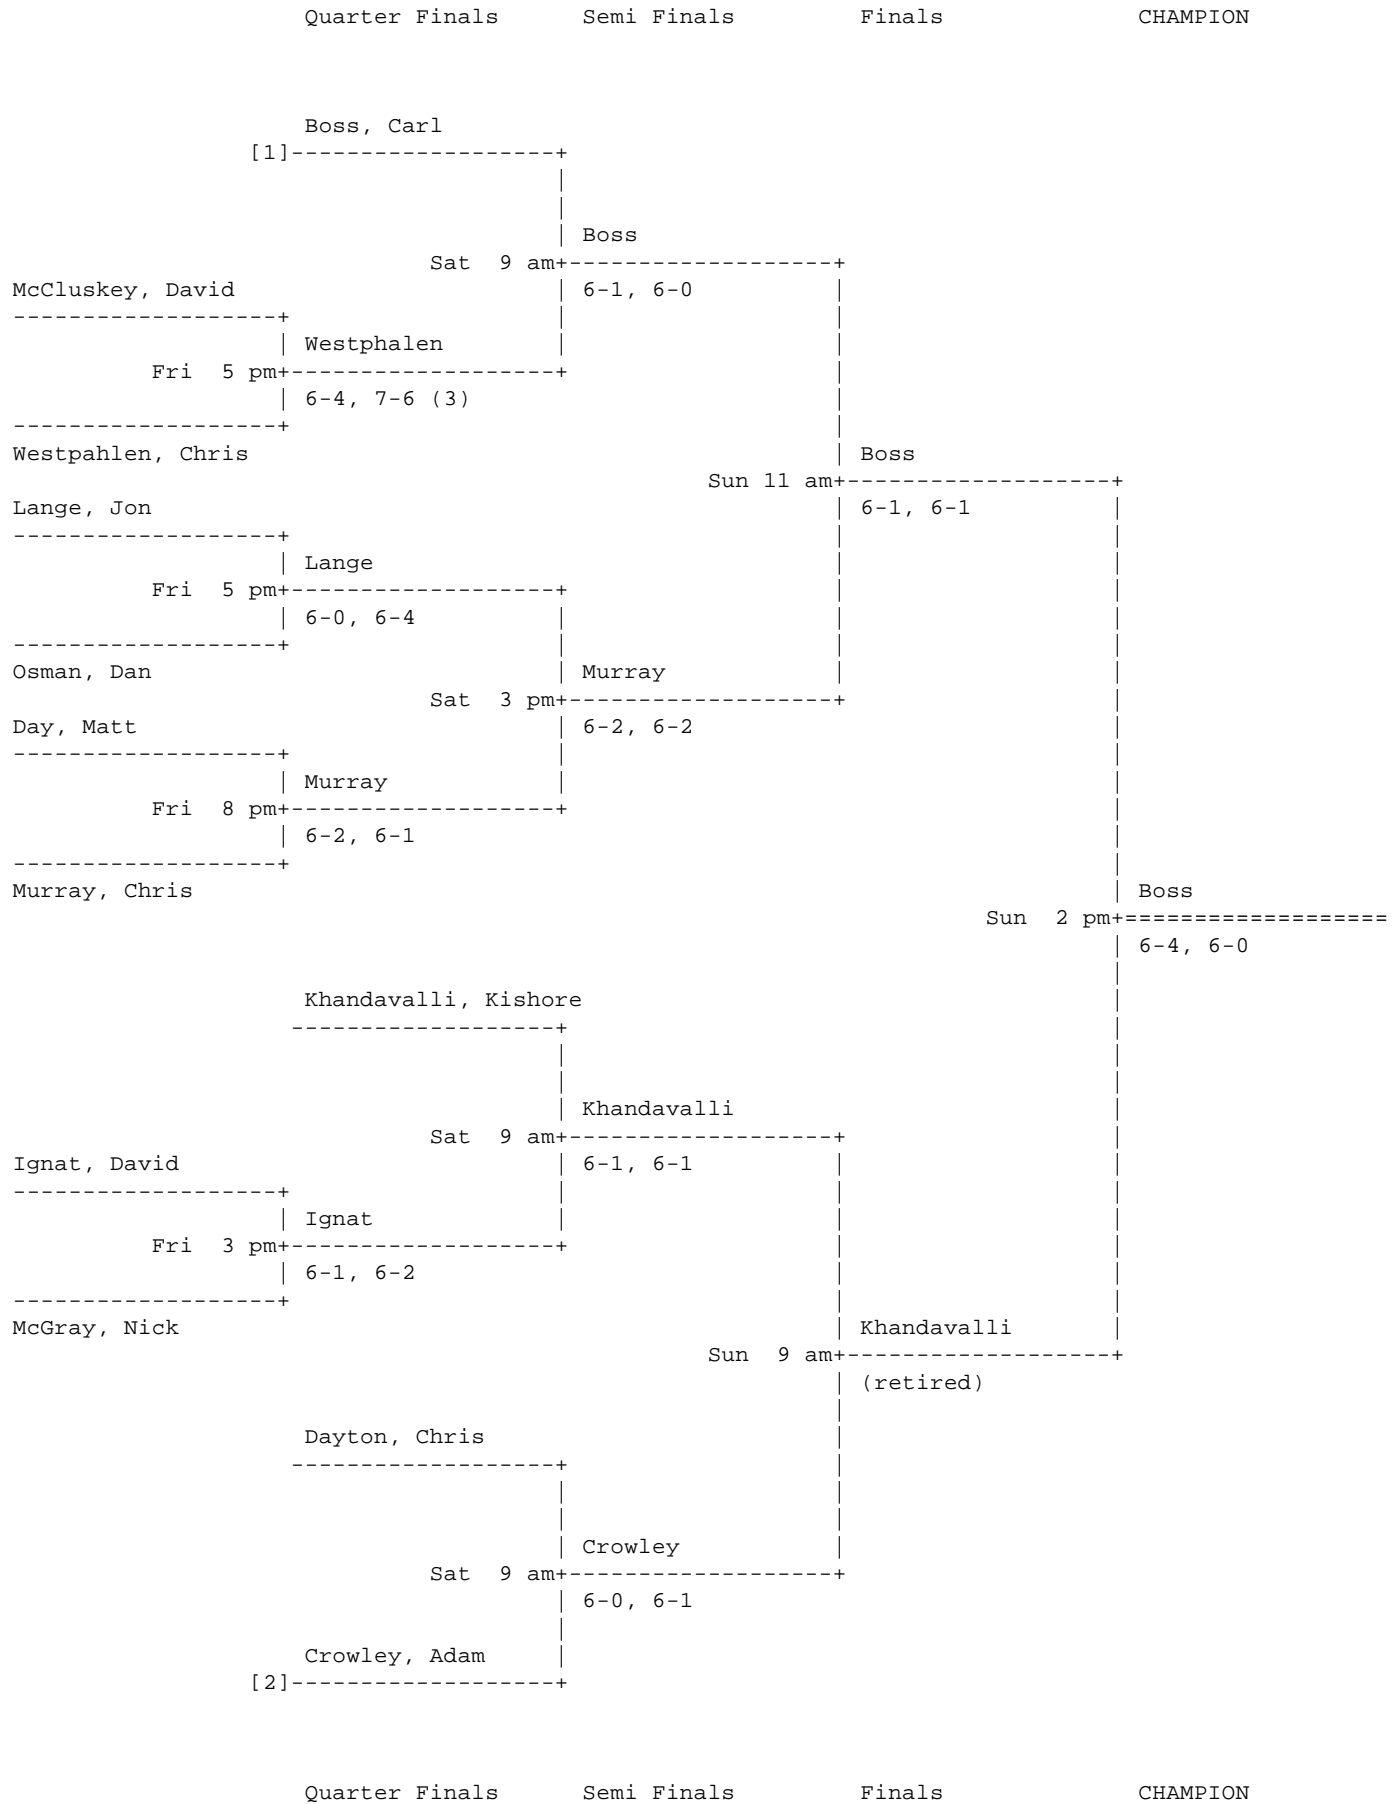

Middlebury Indoor Tennis: Advanced Intermediate Draws, November 14-16 2003: **Men's Singles**

Middlebury Indoor Tennis Advanced Intermediate Draws, November 14-16 2003: **Womens Singles**

[2]-----+  
 Schneider, Amber

Quarter Finals          Semi Finals          Finals          CHAMPION

Middlebury Indoor Tennis Advanced Intermediate Draws, November 14-16 2003: **Men's Doubles**

Quarter Finals          Semi Finals          Finals          CHAMPION