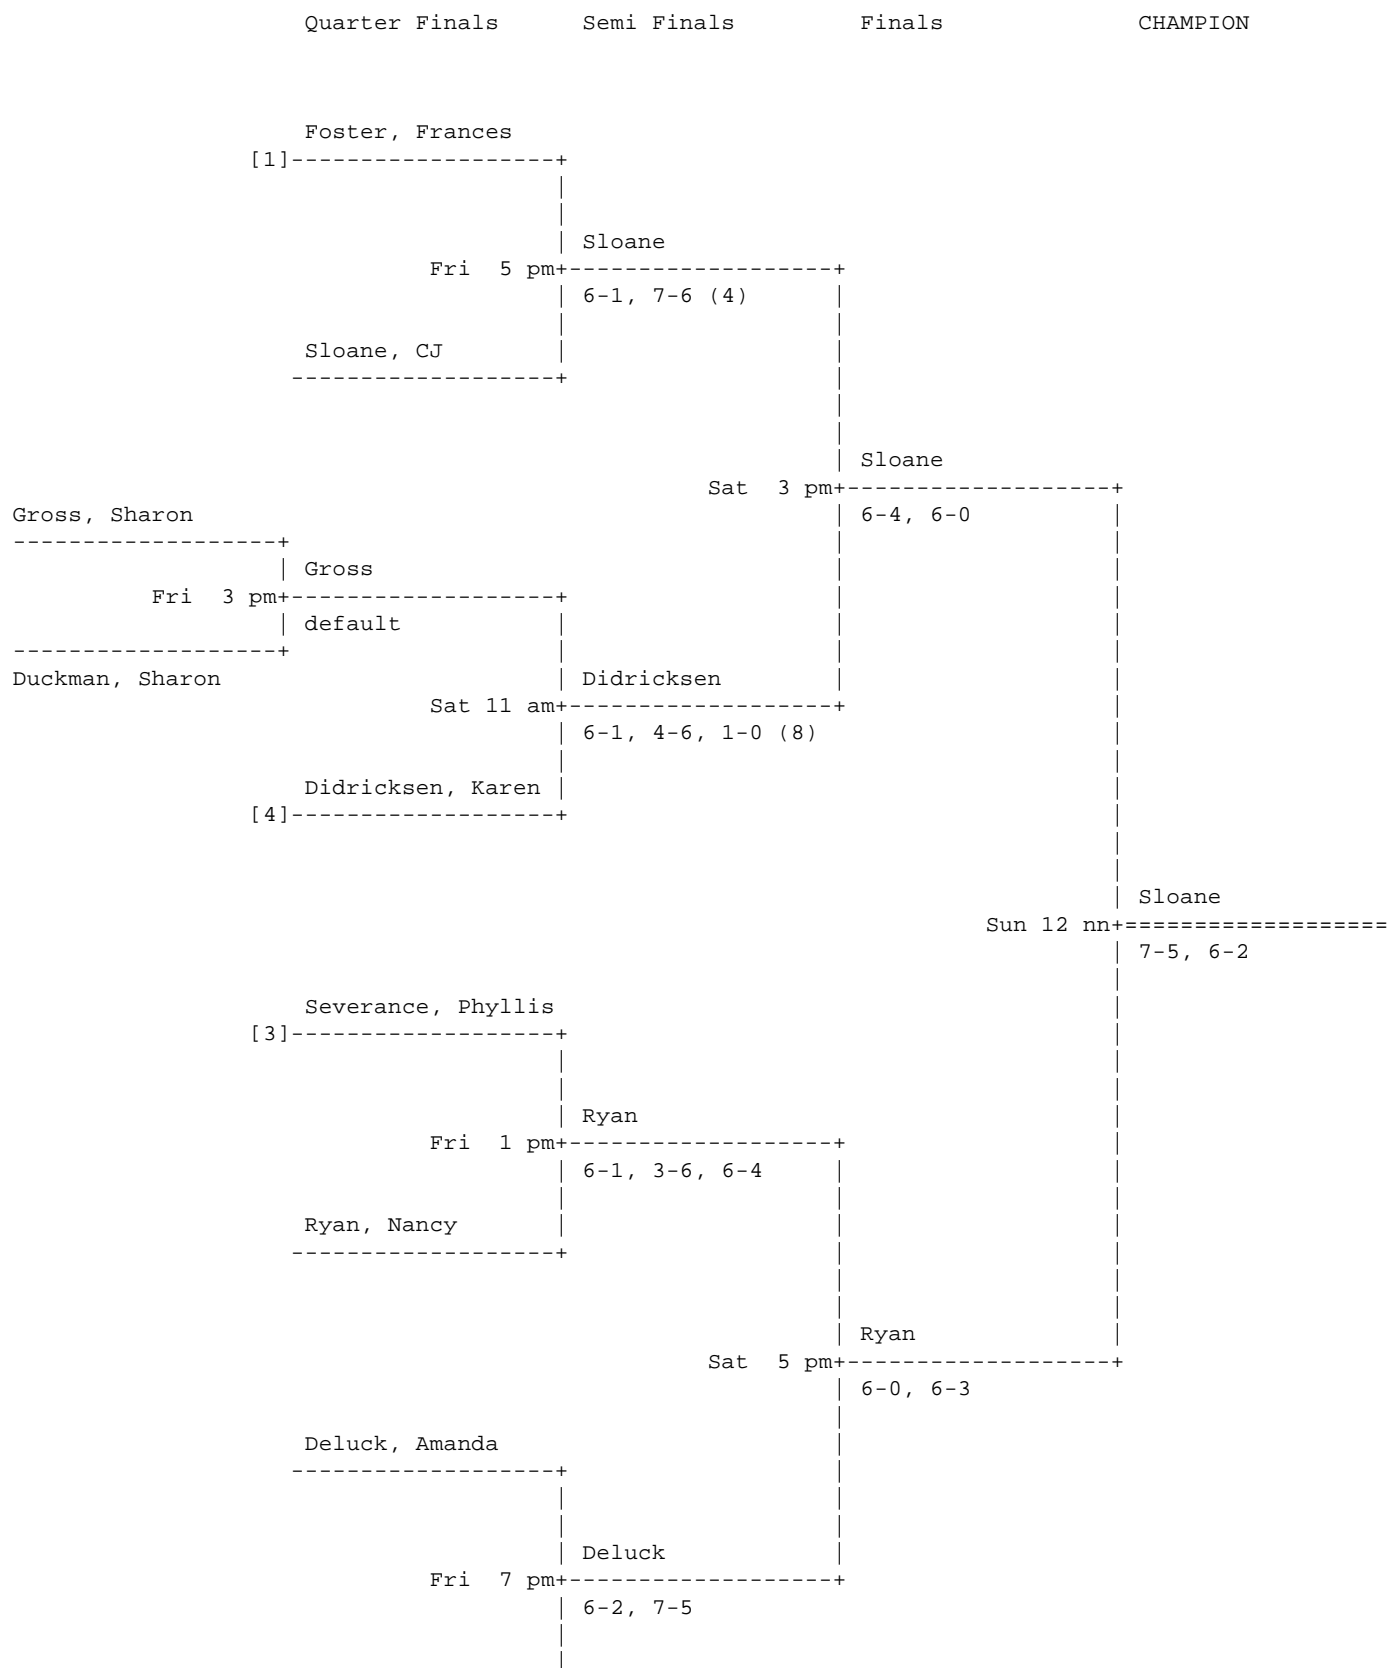

Middlebury Indoor Tennis: Advanced Intermediate Draws, November 14-16 2003: **Men's Singles**

Middlebury Indoor Tennis Advanced Intermediate Draws, November 14-16 2003: **Womens Singles**

[2]-----+  
 Schneider, Amber

Quarter Finals          Semi Finals          Finals          CHAMPION

Middlebury Indoor Tennis Advanced Intermediate Draws, November 14-16 2003: **Men's Doubles**

Quarter Finals          Semi Finals          Finals          CHAMPION