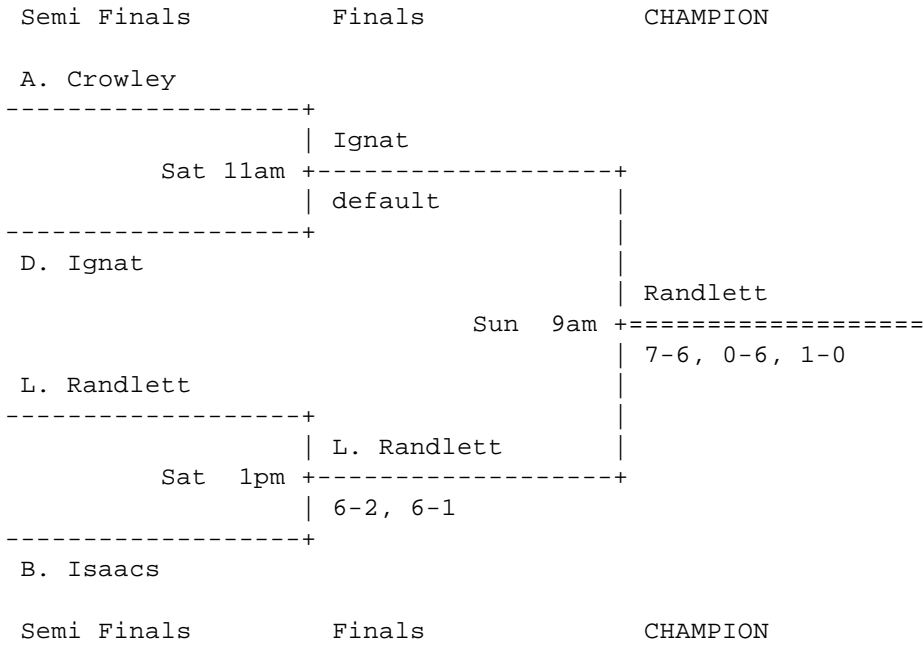

Rolling Thunder: Draw for C Level Tournament

Men's Singles

Rolling Thunder: Draw for C Level Tournament

Women's Singles

		Sun	9am	+=====
Coale-DeLaBruere(L)				7-6, 1-6, 1-0
-----+				
				McEdward-Jette
	Sat	1pm	+-----+	
				6-2, 6-0
-----+				
McEdward-Jette				
Semi Finals		Finals		CHAMPION