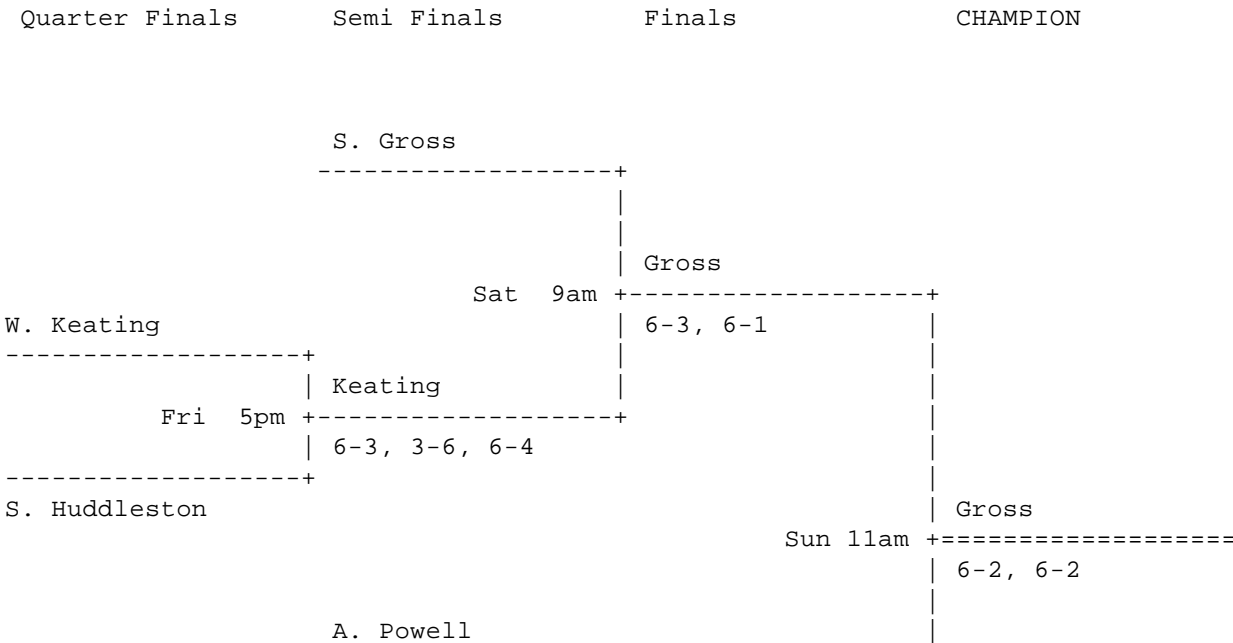

Rolling Thunder: Draw for C Level Tournament

Men's Singles

Rolling Thunder: Draw for C Level Tournament

Women's Singles

		Sun	9am	+=====
Coale-DeLaBruere(L)				7-6, 1-6, 1-0
-----+				
				McEdward-Jette
	Sat	1pm	+-----+	
				6-2, 6-0
-----+				
McEdward-Jette				
Semi Finals		Finals		CHAMPION