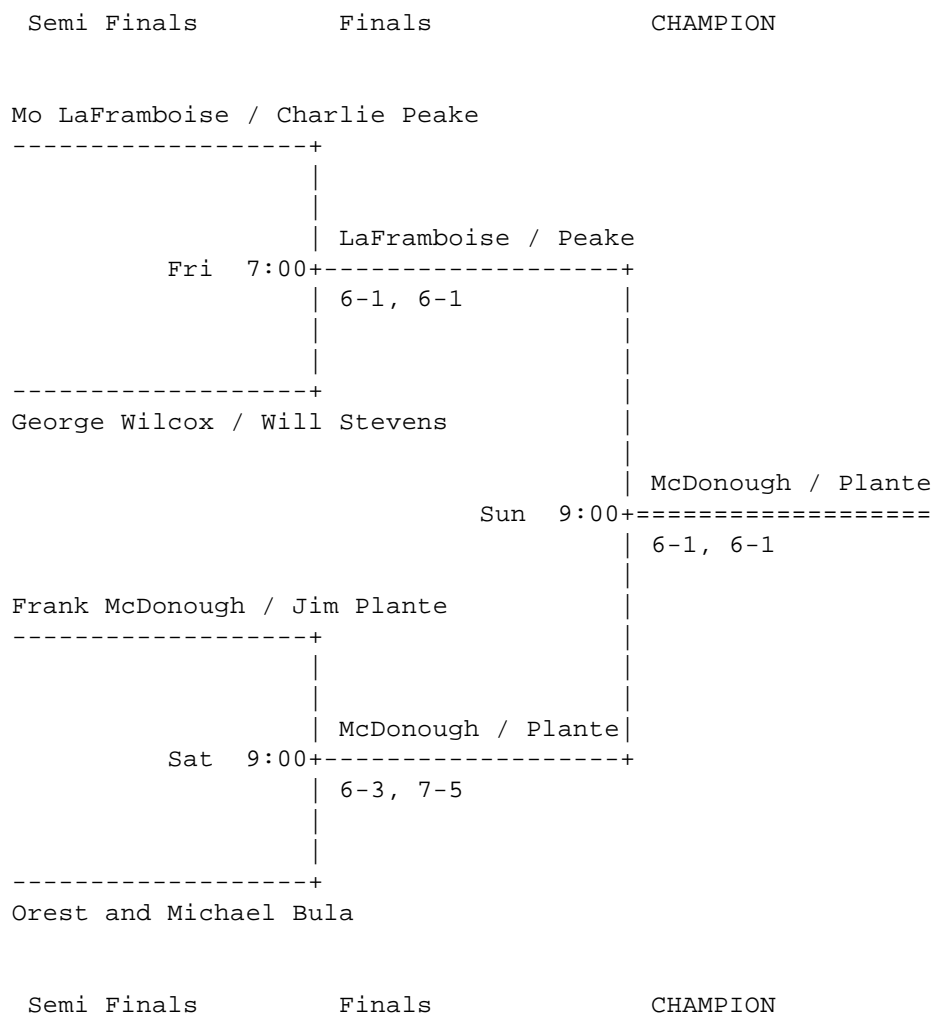

Men's Doubles B, September 15-17 2006 (No seedings)

Middlebury Indoor Tennis Midd Vermont Mid-Level Tournament Series

Women's Doubles B, September 15-17 2006 (Round Robin)

Tie Break System: Fewest sets lost; Fewest games lost