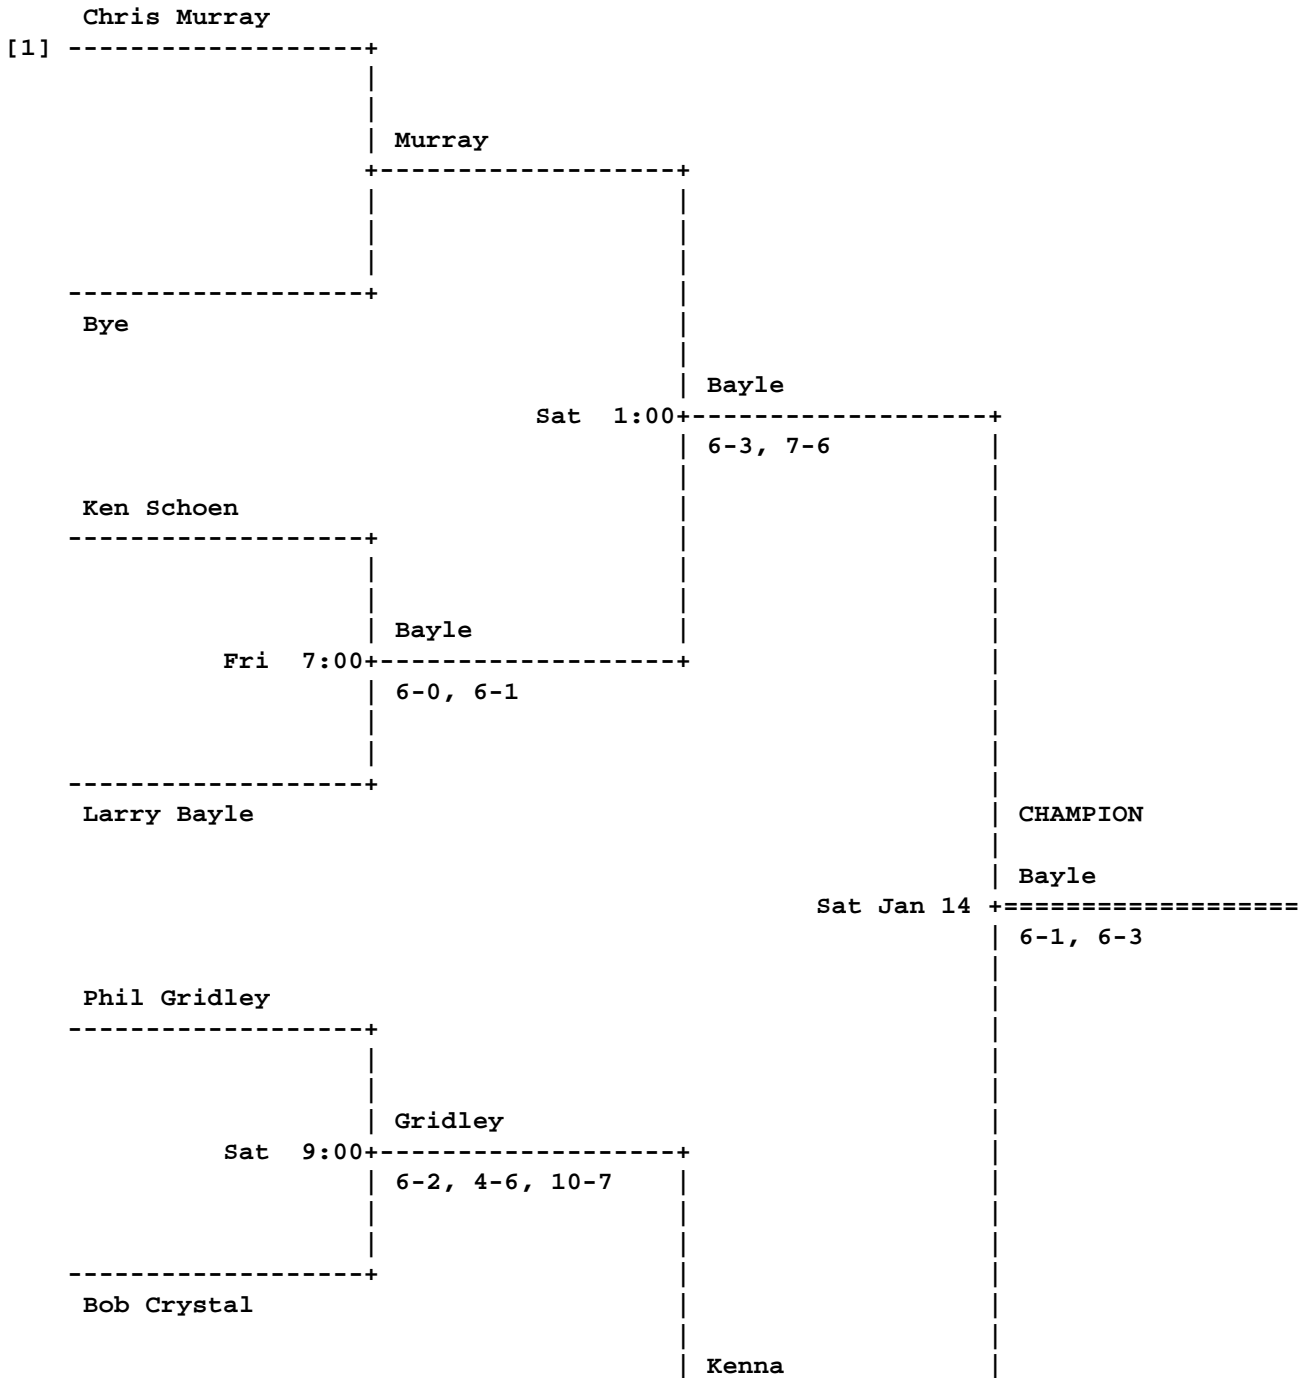

[2] Stephanie Foley |
-----+
Jim Foley

def.
Potter-Suchomel
6-4, 6-3

Round of 16

Quarter Finals

Semi Finals

Finals

Issued Jan 22 2:30p '12

MIT 2011 MENS SINGLES CLUB TOURNAMENT JANUARY 6-14, 2012

Quarter Finals

Semi Finals

Finals

CHAMPION