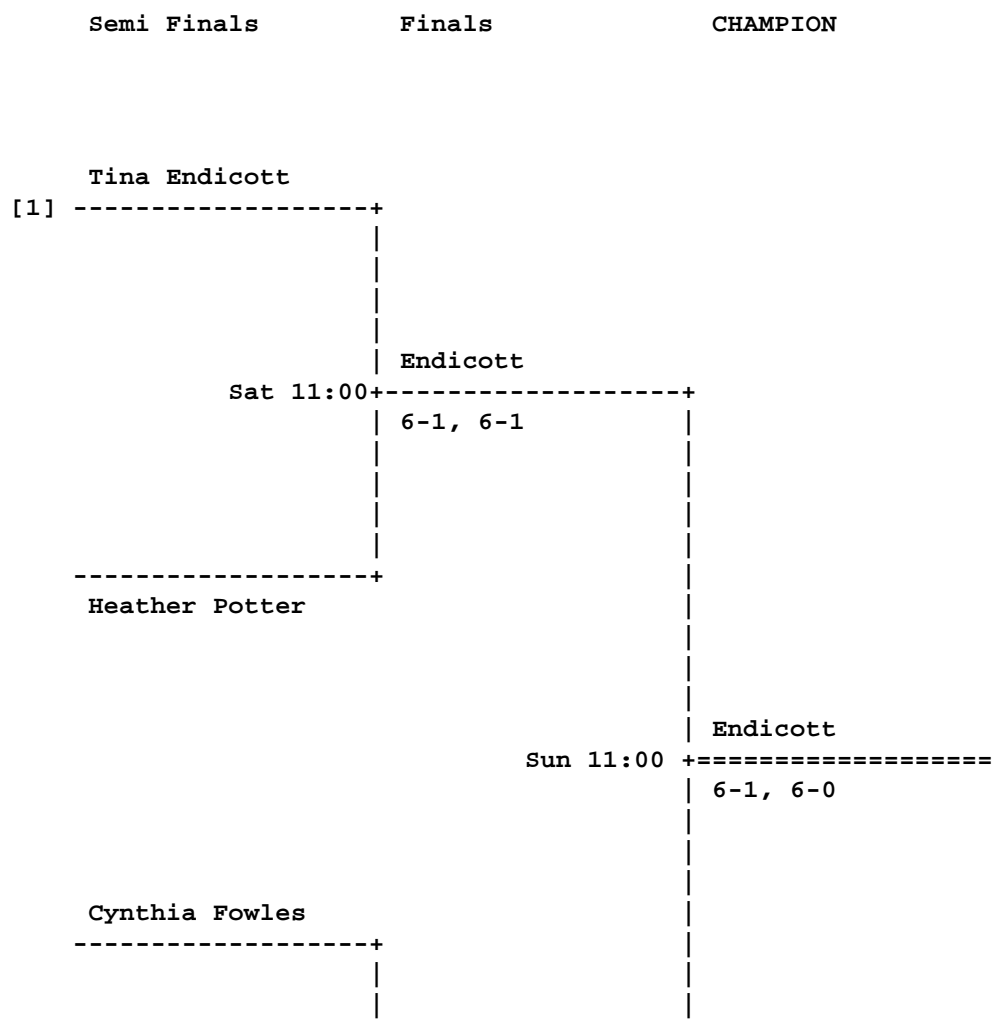

MIT 2011 WOMENS SINGLES CLUB TOURNAMENT JANUARY 6-8, 2012