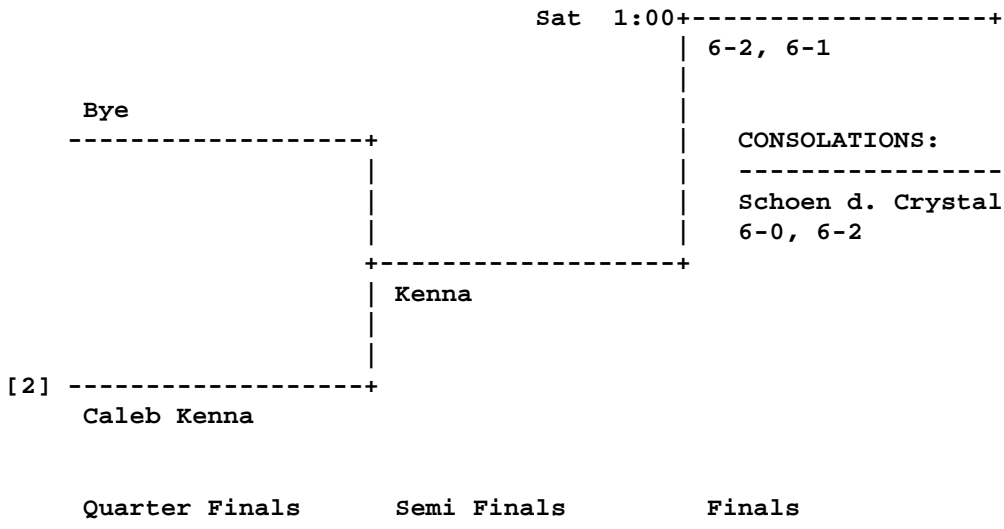

Issued Jan 14 2012

MIT 2011 WOMENS SINGLES CLUB TOURNAMENT JANUARY 6-8, 2012